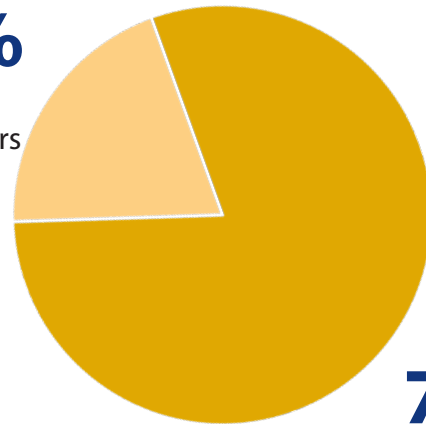

The USPC Audited Financials are available for viewing [here](#).

We Are Pony Club

10,012

Total Members

23,000+

Volunteers

41

Regions

394

Clubs

99

Riding Centers

PARTICIPATING MEMBERS

20%
Over 18

22%

Pony Club
Riding Centers

31%
14-18

49%
13 & Under

78%

Local Pony Clubs

WHAT YOU HELPED US ACCOMPLISH IN 2022

6 new Pony Clubs and 11 new Riding Centers were formed in 2022.

12 clubs were honored for their dedication and longevity, with 6 receiving the **25-Year Milestone Award** and 6 receiving the **50-Year Milestone Award**.

515 members and volunteers attended the **2022 USPC Convention** in Norfolk, Va., hosted by the Old Dominion Region.

Competitors from 32 regions participated in **USPC Championships West** at Twin Rivers Ranch in Paso Robles, Calif., and **USPC Championships East** at the Tryon International Equestrian Center in Mill Spring, N.C.