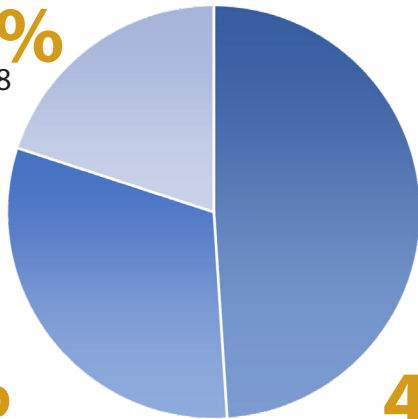

The USPC Audited Financials are available for viewing [here](#).

We Are Pony Club

10,012

Total Members

23,000+

Volunteers

41

Regions

394

Clubs

99

Riding Centers

PARTICIPATING MEMBERS

20%
Over 18

22%

Pony Club
Riding Centers

31%
14-18

49%
13 & Under

78%

Local Pony Clubs

WHAT YOU HELPED US ACCOMPLISH IN 2022

6 new Pony Clubs and 11 new Riding Centers were formed in 2022.

12 clubs were honored for their dedication and longevity, with 6 receiving the **25-Year Milestone Award** and 6 receiving the **50-Year Milestone Award**.